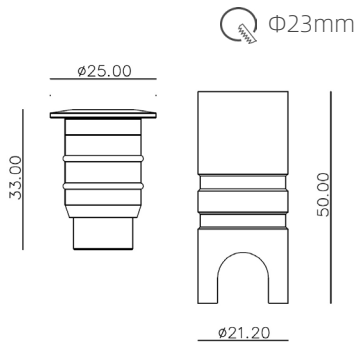

Spec guide

- The light source is Bridgelux/LUMILEDS chip.
- Stainless steel 316L cover & cord grip with passivation process, suitable for projects close to sea.
- The aluminum lamp housing with CNC process and AkzoNobel coating of double-layer spraying, suitable for projects close to sea.
- The illumination is uniform.
- Suitable for facade, landscape and other places.