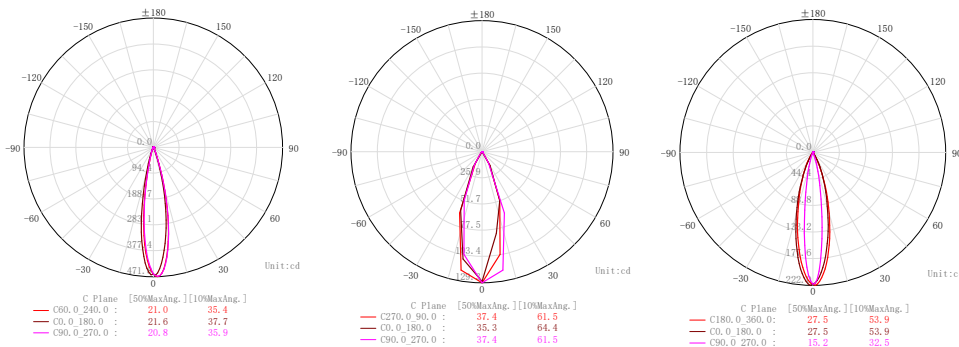

Item No.	Power	Beam Angle	lumen(3000K)	Input Voltage
VIVA-D1	1.5W	21° 37.4° 15.2*27.5°	74 lm 52 lm 36 lm	DC24V

Light distribution curve

Colour temperature - CRI	IP - IK protection rating	Dimmable	Accessories
2700K - CRI > 90	IP67	Triac	 Aluminum Recessed Sleeve
3000K - CRI > 90	IK07	PWM	
3500K - CRI > 90		0~10V	
4000K - CRI > 90		DALI	