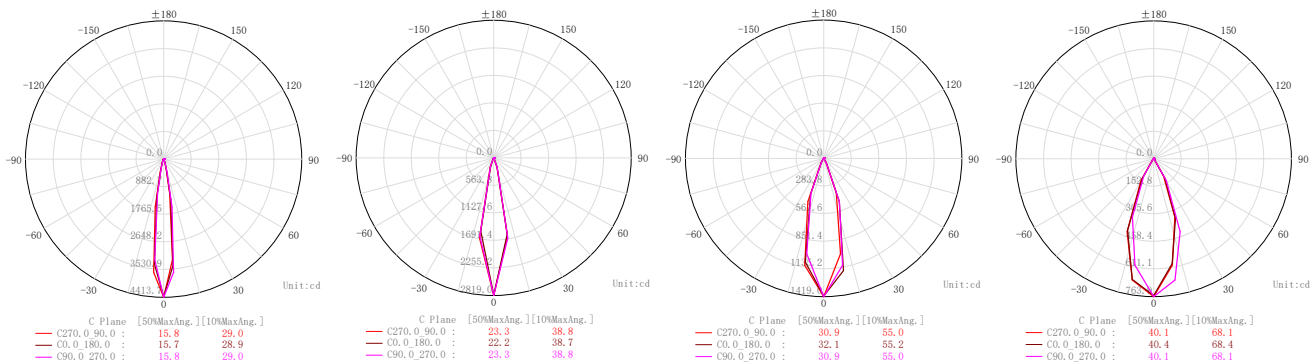

Light distribution curve

Colour temperature - CRI	IP - IK protection rating	Dimmable	Accessories
2700K - CRI > 90 3000K - CRI > 90 3500K - CRI > 90 4000K - CRI > 90	IP67 IK10	Triac PWM 0~10V DALI	 Aluminum Recessed Sleeve

Remark:

2*0.5 rubber wire, 1 meter length, includes 4 cm length open wire with wire ferrule