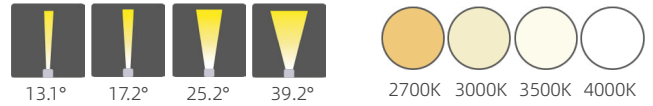

Item No.	Power	Beam Angle	lumen(3000K)	Input Voltage
VIVA-D2	3.5W 5W	13.1°	172 lm	DC24V AC220-240V
		17.2°	172 lm	
		25.2°	154 lm	
		39.2°	108 lm