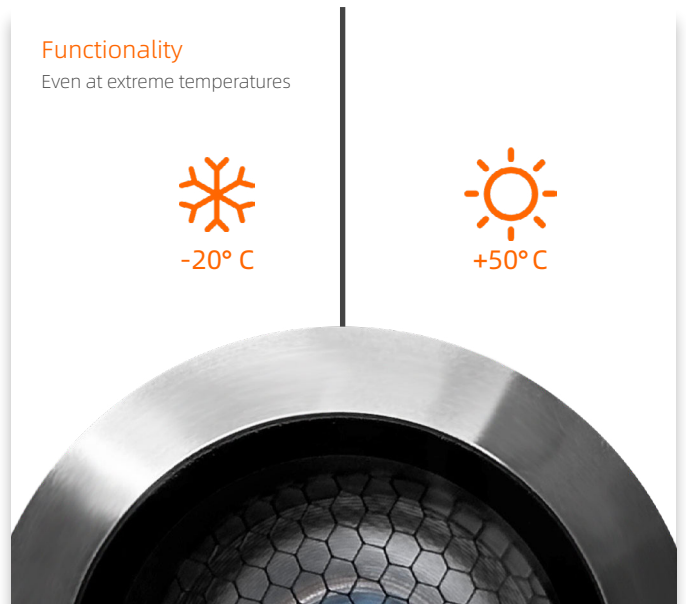

Functionality

Even at extreme temperatures

-20°C

$+50^{\circ}\text{C}$