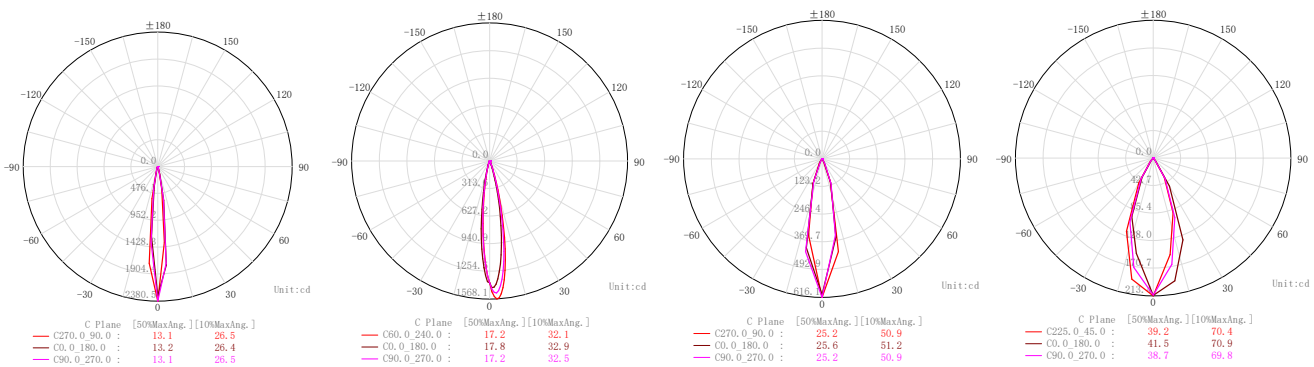

Light distribution curve

Colour temperature - CRI	IP - IK protection rating	Dimmable	Accessories
2700K - CRI > 90	IP67	Triac	 Aluminum Recessed Sleeve
3000K - CRI > 90	IK07	PWM	
3500K - CRI > 90		0~10V	
4000K - CRI > 90		DALI	

Remark:
2*0.5 rubber wire, 1 meter length, includes 4 cm length open wire with wire ferrule