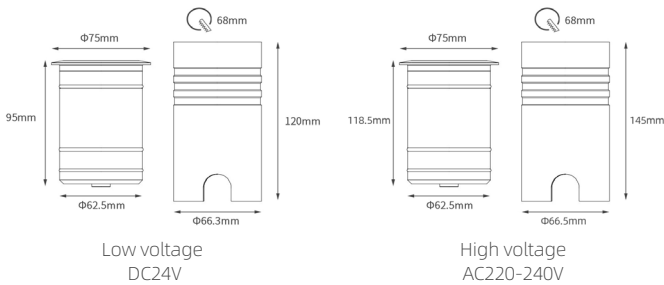

Item No.	Power	Beam Angle	lumen(3000K)	Input Voltage
VIVA-D3	7W	15.8° 23.3° 30.9° 40.1°	436 lm 527 lm 468 lm 374 lm	DC24V AC220-240V