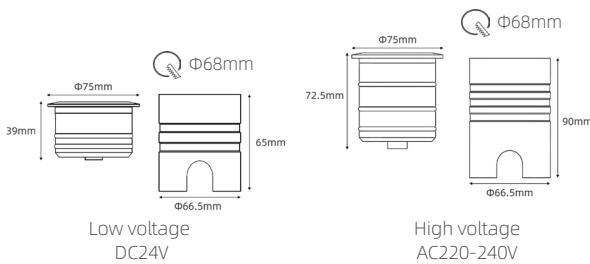

Item No.	Power	Beam Angle	Input Voltage
VIVA-F3	0.9W 1.6W	120°	DC24V AC220-240V

Colour temperature	IP - IK protection rating	Dimmable	Accessories
2700K 3000K 4000K 5000K Red Green Blue	IP67 IK10	Triac PWM 0~10V DALI	Aluminum Recessed Sleeve

Remark:
2*0.5 rubber wire, 1 meter length, includes 4 cm length open wire with wire ferrule