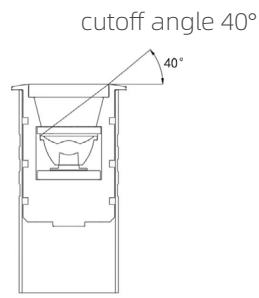

Spec guide

- Deep anti-glare, cutoff angle 40°, with honeycomb accessory
- The light source is Bridgelux chip, CRI > 90.
- Stainless steel 316L cover & cord grip with passivation process, suitable for projects close to sea.
- The aluminum lamp housing with CNC process and AkzoNobel coating of double-layer spraying, suitable for projects close to sea.
- Multiple beam angle options, and the illumination is uniform.
- Suitable for facade, landscape and other places.