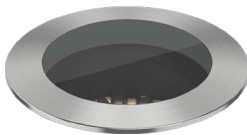

Laclite

This inground light, to give more value to architecture. Floor or ground mounted with deep anti-glare and double adjustments.

VIVA inground light series

D series, deep anti-glare, it effectively reduces the possibility of direct light entering the eyes, minimizing glare and enabling people to enjoy a comfortable lighting experience in outdoor environments.

F series, frosted glass, it creates a soft and uniform light diffusion effect, creating a warm and elegant decorative ambiance, enhancing the aesthetic appeal of the space.

D series Deep anti-glare

Ø25

1.5W, cutoff angle 40°

0.45W, soft decorative light

Ø75

0.9W, soft decorative light

Multiple optics

Laclite inground lights offer versatile lighting solutions for various dimensions, applications, and environments. It includes ceiling, wall, floor, and ground installations, with a range of concentrated and open distributions using optics such as super spot, spot, medium, flood, and elliptical.

With IK07 or IK10, this inground light offer robust protection against impacts, vandalism, and external forces, ensuring the longevity of the fixture and minimizing the need for maintenance or replacements. 316L stainless steel cord grip used at the rear of the inground light's body is made of 316L stainless steel material, ensuring robustness and corrosion resistance.