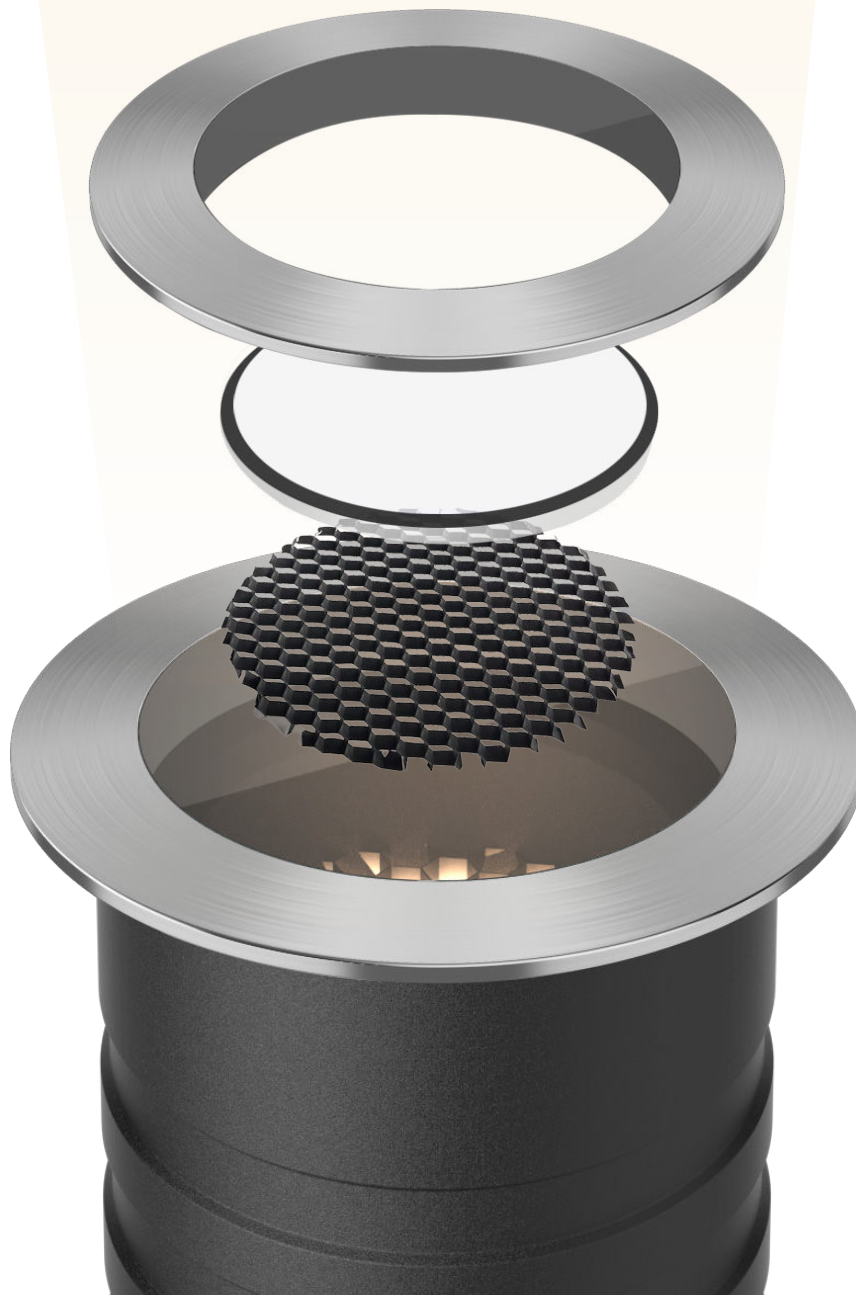

Deep anti-glare design

The deep anti-glare design effectively reduces the possibility of direct light entering the eyes, minimizing glare and enabling people to enjoy a comfortable lighting experience in outdoor environments. This technology eliminates light scattering and reflection, reducing visual distractions and enhancing people's clarity and perception of the surrounding environment.

By reducing glare, deep anti-glare inground lights minimize the risk of eye fatigue and visual discomfort, providing a safer and more stable lighting environment. This design avoids excessive brightness and light spots, maintaining uniformity and softness of light, thus enhancing the visual aesthetics and harmony of the environment.