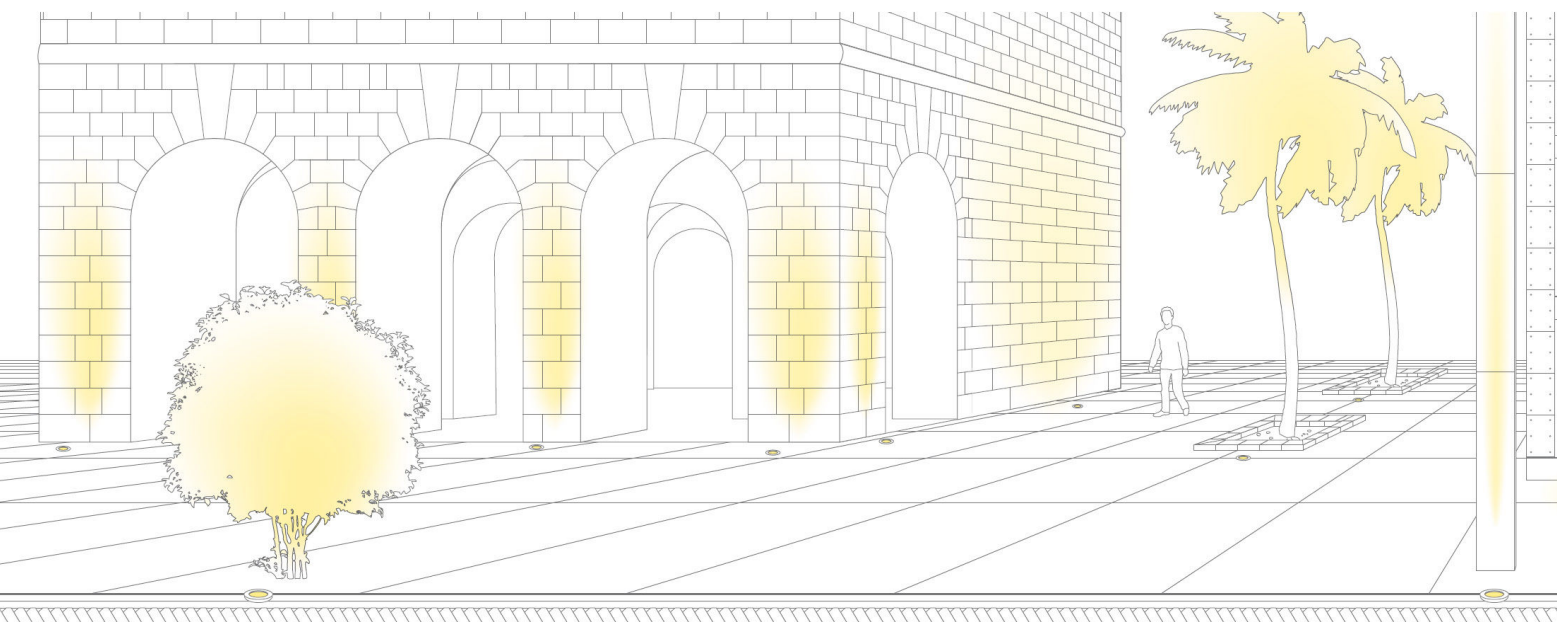

Multiple optics

Laclite inground lights offer versatile lighting solutions for various dimensions, applications, and environments. It includes ceiling, wall, floor, and ground installations, with a range of concentrated and open distributions using optics such as super spot, spot, medium, flood, and elliptical.

Additionally, it provides vertical excellence with wall washer optics, ensuring ultimate visual comfort. The collection offers options for diffused light or graphic effects with light blade lenses, allowing for personalized light scenarios with adjustable beams and compatible accessories.