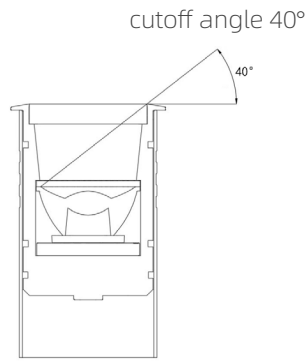

Spec guide

- Deep anti-glare, cutoff angle 40°, with honeycomb accessory
- The light source is Bridgelux chip, CRI > 90.
- Stainless steel 316L cover & cord grip with passivation process, suitable for projects close to sea.
- The aluminum lamp housing with CNC process and AkzoNobel coating of double-layer spraying, suitable for projects close to sea.
- Multiple beam angle options, and the illumination is uniform.
- Suitable for facade, landscape and other places.