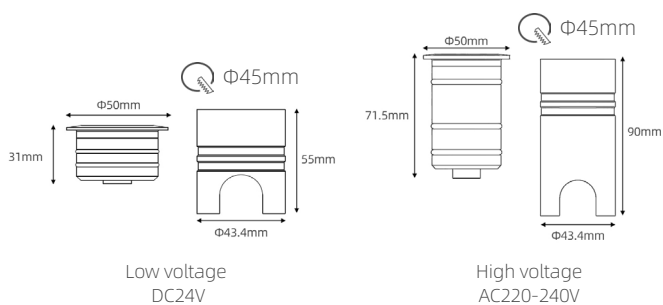

Item No.

Power

Beam Angle

Input Voltage

VIVA-F2

0.45W
1.6W

120°

DC24V
AC220-240V

Colour temperature

IP - IK protection rating

Dimmable

Accessories

2700K
3000K
4000K
5000K
Red
Green
Blue

IP67
IK07

Triac
PWM
0~10V
DALI

Remark:

2*0.5 rubber wire, 1 meter length, includes 4 cm length open wire with wire ferrule