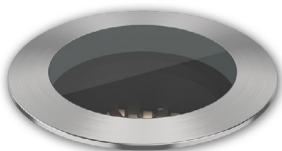

With IK07 or IK10, this inground light offer robust protection against impacts, vandalism, and external forces, ensuring the longevity of the fixture and minimizing the need for maintenance or replacements. 316L stainless steel cord grip used at the rear of the inground light's body is made of 316L stainless steel material, ensuring robustness and corrosion resistance.

Cord grip

Stainless steel 316L
cord grip

Spec guide

Low voltage
DC24V

- Deep anti-glare, cutoff angle 40°, with honeycomb accessory
- The light source is OSRAM chip, CRI > 90.
- Stainless steel 316L cover & cord grip with passivation process, suitable for projects close to sea.
- The aluminum lamp housing with CNC process and AkzoNobel coating of double-layer spraying, suitable for projects close to sea.
- Multiple beam angle options, and the illumination is uniform.
- Suitable for facade, landscape and other places.

Remark:
2*0.5 rubber wire, 1 meter length, includes 4 cm length open wire with wire ferrule

Spec guide

- Deep anti-glare, cutoff angle 40°, with honeycomb accessory
- The light source is Bridgelux chip, CRI > 90.
- Stainless steel 316L cover & cord grip with passivation process, suitable for projects close to sea.
- The aluminum lamp housing with CNC process and AkzoNobel coating of double-layer spraying, suitable for projects close to sea.
- Multiple beam angle options, and the illumination is uniform.
- Suitable for facade, landscape and other places.