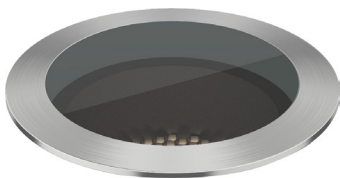

F series, frosted glass, it creates a soft and uniform light diffusion effect, creating a warm and elegant decorative ambiance, enhancing the aesthetic appeal of the space.

D series Deep anti-glare

Ø25

1.5W, cutoff angle 40°

Ø50

3.5W, cutoff angle 40°

Ø75

7W, cutoff angle 40°

F series frosted glass

Ø25

0.12W, soft decorative light

Ø50

0.45W, soft decorative light

Ø75

0.9W, soft decorative light

Multiple optics

Laclite inground lights offer versatile lighting solutions for various dimensions, applications, and environments. It includes ceiling, wall, floor, and ground installations, with a range of concentrated and open distributions using optics such as super spot, spot, medium, flood, and elliptical.

Cord grip

Stainless steel 316L
cord grip

Spec guide

Low voltage
DC24V

- Deep anti-glare, cutoff angle 40°, with honeycomb accessory
- The light source is OSRAM chip, CRI > 90.
- Stainless steel 316L cover & cord grip with passivation process, suitable for projects close to sea.
- The aluminum lamp housing with CNC process and AkzoNobel coating of double-layer spraying, suitable for projects close to sea.
- Multiple beam angle options, and the illumination is uniform.
- Suitable for facade, landscape and other places.