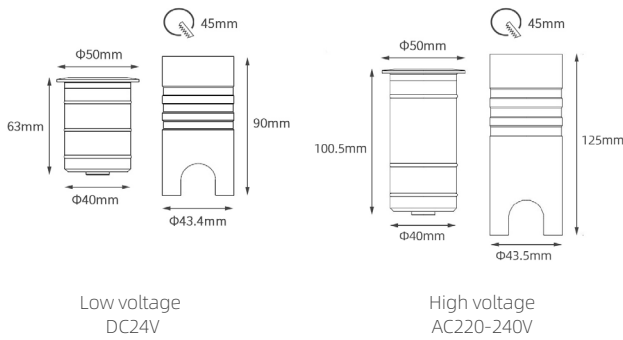

Item No.	Power	Beam Angle	lumen(3000K)	Input Voltage
VIVA-D2	3.5W 5W	13.1°	172 lm	DC24V AC220-240V
		17.2°	172 lm	
		25.2°	154 lm	
		39.2°	108 lm