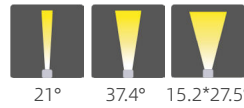

Item No.	Power	Beam Angle	lumen(3000K)	Input Voltage
VIVA-D1	1.5W	21° 37.4° 15.2*27.5°	74 lm 52 lm 36 lm	DC24V

Light distribution curve

Colour temperature - CRI	IP - IK protection rating	Dimmable	Accessories
2700K - CRI > 90	IP67	Triac	 Aluminum Recessed Sleeve
3000K - CRI > 90	IK07	PWM	
3500K - CRI > 90		0~10V	
4000K - CRI > 90		DALI	