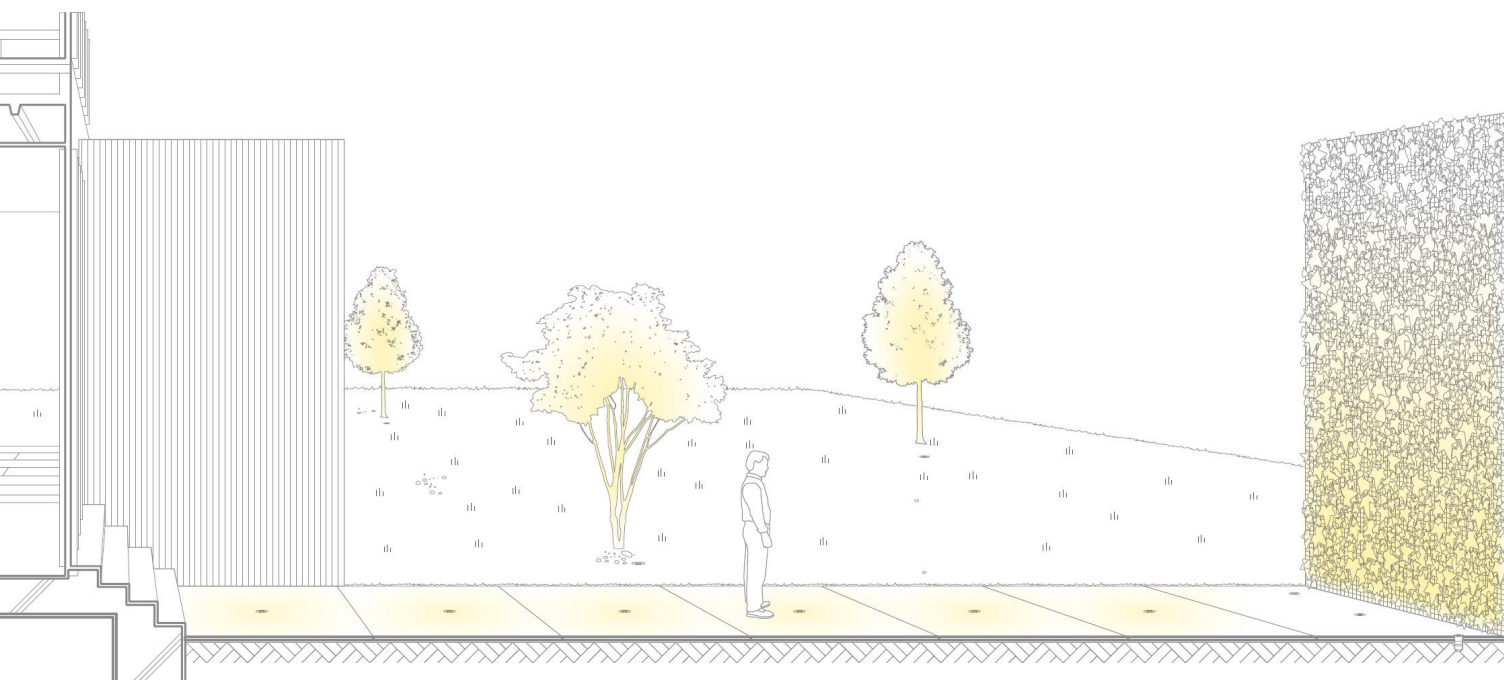

Multiple optics

Laclite inground lights offer versatile lighting solutions for various dimensions, applications, and environments. It includes ceiling, wall, floor, and ground installations, with a range of concentrated and open distributions using optics such as super spot, spot, medium, flood, and elliptical.

Additionally, it provides vertical excellence with wall washer optics, ensuring ultimate visual comfort. The collection offers options for diffused light or graphic effects with light blade lenses, allowing for personalized light scenarios with adjustable beams and compatible accessories.