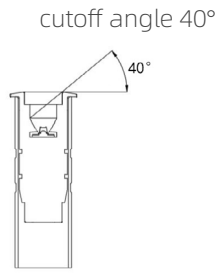

Cord grip

Stainless steel 316L
cord grip

Spec guide

Low voltage
DC24V

- Deep anti-glare, cutoff angle 40°, with honeycomb accessory
- The light source is OSRAM chip, CRI > 90.
- Stainless steel 316L cover & cord grip with passivation process, suitable for projects close to sea.
- The aluminum lamp housing with CNC process and AkzoNobel coating of double-layer spraying, suitable for projects close to sea.
- Multiple beam angle options, and the illumination is uniform.
- Suitable for facade, landscape and other places.