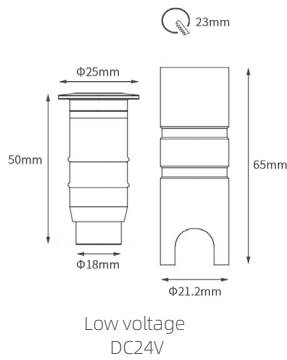

Spec guide

Low voltage
DC24V

- Deep anti-glare, cutoff angle 40°, with honeycomb accessory
- The light source is OSRAM chip, CRI > 90.
- Stainless steel 316L cover & cord grip with passivation process, suitable for projects close to sea.
- The aluminum lamp housing with CNC process and AkzoNobel coating of double-layer spraying, suitable for projects close to sea.
- Multiple beam angle options, and the illumination is uniform.
- Suitable for facade, landscape and other places.

Item No.	Power	Beam Angle	lumen(3000K)	Input Voltage
VIVA-D1	1.5W	21° 37.4° 15.2*27.5°	74 lm 52 lm 36 lm	DC24V