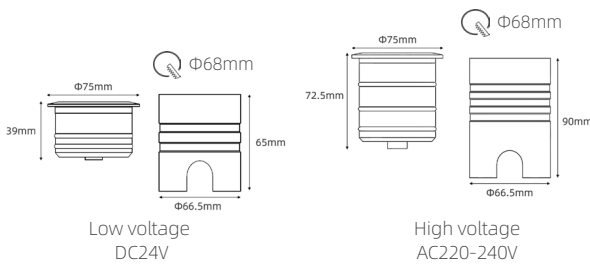

Spec guide

- The light source is Bridgelux/LUMILEDS chip.
- Stainless steel 316L cover & cord grip with passivation process, suitable for projects close to sea.
- The aluminum lamp housing with CNC process and AkzoNobel coating of double-layer spraying, suitable for projects close to sea.
- The illumination is uniform.
- Suitable for facade, landscape and other places.

Item No.	Power	Beam Angle	Input Voltage
VIVA-F3	0.9W 1.6W	120°	DC24V AC220-240V

Colour temperature	IP - IK protection rating	Dimmable	Accessories
2700K 3000K 4000K 5000K Red Green Blue	IP67 IK10	Triac PWM 0~10V DALI	 Aluminum Recessed Sleeve

Remark:
2*0.5 rubber wire, 1 meter length, includes 4 cm length open wire with wire ferrule