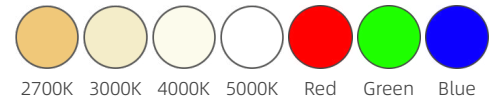

Item No.	Power	Beam Angle	Input Voltage
VIVA-F3	0.9W 1.6W	120°	DC24V AC220-240V

Colour temperature	IP - IK protection rating	Dimmable	Accessories
2700K 3000K 4000K 5000K Red Green Blue	IP67 IK10	Triac PWM 0~10V DALI	 Aluminum Recessed Sleeve