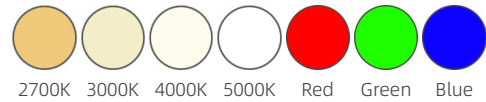

Item No.

Power

Beam Angle

Input Voltage

VIVA-F1

0.32W

120°

DC24V

Colour temperature

IP - IK protection rating

Dimmable

Accessories

2700K
3000K
4000K
5000K
Red
Green
Blue

IP67
IK07

Triac
PWM
0~10V
DALI

Remark:

2*0.5 rubber wire, 1 meter length, includes 4 cm length open wire with wire ferrule