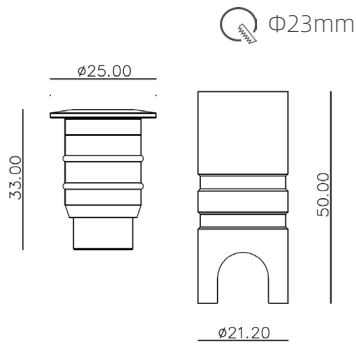

Spec guide

- The light source is Bridgelux/LUMILEDS chip.
- Stainless steel 316L cover & cord grip with passivation process, suitable for projects close to sea.
- The aluminum lamp housing with CNC process and AkzoNobel coating of double-layer spraying, suitable for projects close to sea.
- The illumination is uniform.
- Suitable for facade, landscape and other places.

Item No.

Power

Beam Angle

Input Voltage

VIVA-F1

0.32W

120°

DC24V

Colour temperature

IP - IK protection rating

Dimmable

Accessories

2700K
3000K
4000K
5000K
Red
Green
Blue

IP67
IK07

Triac
PWM
0~10V
DALI

Aluminum Recessed Sleeve

Remark:

2*0.5 rubber wire, 1 meter length, includes 4 cm length open wire with wire ferrule