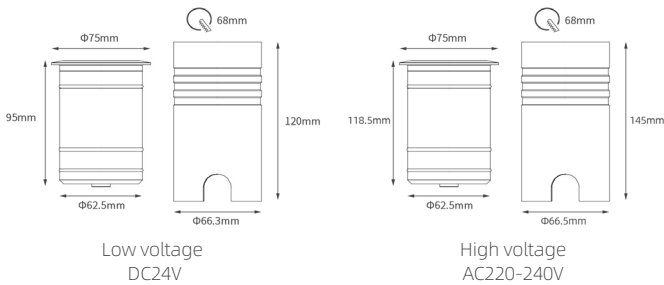

Spec guide

- Deep anti-glare, cutoff angle 40°, with honeycomb accessory
- The light source is Bridgelux chip, CRI > 90.
- Stainless steel 316L cover & cord grip with passivation process, suitable for projects close to sea.
- The aluminum lamp housing with CNC process and AkzoNobel coating of double-layer spraying, suitable for projects close to sea.
- Multiple beam angle options, and the illumination is uniform.
- Suitable for facade, landscape and other places.

Item No.	Power	Beam Angle	lumen(3000K)	Input Voltage
VIVA-D3	7W	15.8° 23.3° 30.9° 40.1°	436 lm 527 lm 468 lm 374 lm	DC24V AC220-240V

Light distribution curve

Colour temperature - CRI	IP - IK protection rating	Dimmable	Accessories
2700K - CRI > 90 3000K - CRI > 90 3500K - CRI > 90 4000K - CRI > 90	IP67 IK10	Triac PWM 0~10V DALI	 Aluminum Recessed Sleeve

Remark:

2*0.5 rubber wire, 1 meter length, includes 4 cm length open wire with wire ferrule