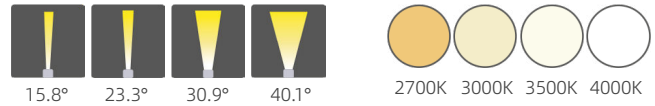

Spec guide

- Deep anti-glare, cutoff angle 40°, with honeycomb accessory
- The light source is Bridgelux chip, CRI > 90.
- Stainless steel 316L cover & cord grip with passivation process, suitable for projects close to sea.
- The aluminum lamp housing with CNC process and AkzoNobel coating of double-layer spraying, suitable for projects close to sea.
- Multiple beam angle options, and the illumination is uniform.
- Suitable for facade, landscape and other places.

Item No.	Power	Beam Angle	lumen(3000K)	Input Voltage
VIVA-D3	7W	15.8° 23.3° 30.9° 40.1°	436 lm 527 lm 468 lm 374 lm	DC24V AC220-240V

Light distribution curve

Colour temperature - CRI	IP - IK protection rating	Dimmable	Accessories
2700K - CRI > 90 3000K - CRI > 90 3500K - CRI > 90 4000K - CRI > 90	IP67 IK10	Triac PWM 0~10V DALI	 Aluminum Recessed Sleeve