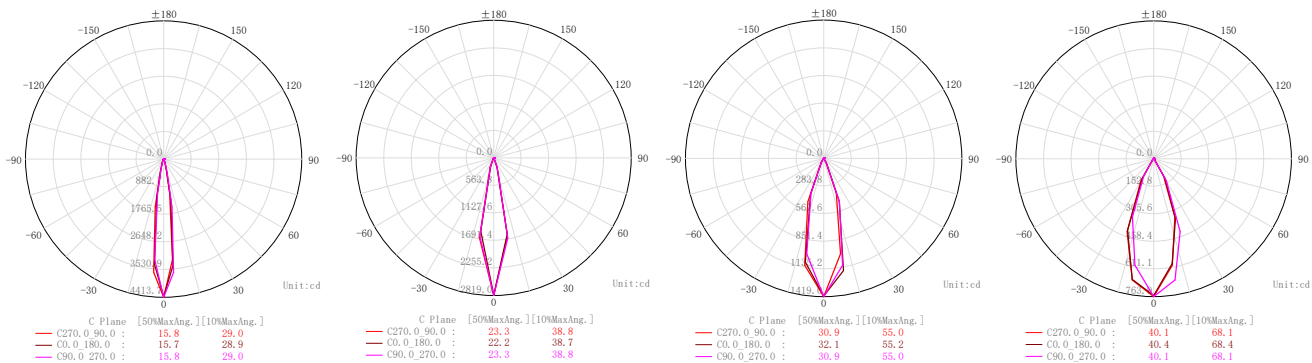

Spec guide

- Deep anti-glare, cutoff angle 40°, with honeycomb accessory
- The light source is Bridgelux chip, CRI > 90.
- Stainless steel 316L cover & cord grip with passivation process, suitable for projects close to sea.
- The aluminum lamp housing with CNC process and AkzoNobel coating of double-layer spraying, suitable for projects close to sea.
- Multiple beam angle options, and the illumination is uniform.
- Suitable for facade, landscape and other places.

Item No.	Power	Beam Angle	lumen(3000K)	Input Voltage
VIVA-D3	7W	15.8° 23.3° 30.9° 40.1°	436 lm 527 lm 468 lm 374 lm	DC24V AC220-240V

Light distribution curve

Colour temperature - CRI	IP - IK protection rating	Dimmable	Accessories
2700K - CRI > 90 3000K - CRI > 90 3500K - CRI > 90 4000K - CRI > 90	IP67 IK10	Triac PWM 0~10V DALI	 Aluminum Recessed Sleeve

Remark:

2*0.5 rubber wire, 1 meter length, includes 4 cm length open wire with wire ferrule