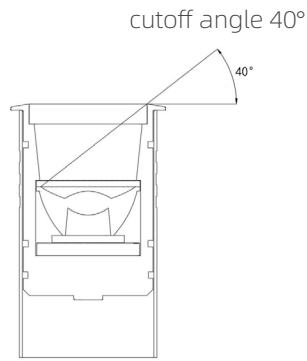

Spec guide

- Deep anti-glare, cutoff angle 40°, with honeycomb accessory
- The light source is Bridgelux chip, CRI > 90.
- Stainless steel 316L cover & cord grip with passivation process, suitable for projects close to sea.
- The aluminum lamp housing with CNC process and AkzoNobel coating of double-layer spraying, suitable for projects close to sea.
- Multiple beam angle options, and the illumination is uniform.
- Suitable for facade, landscape and other places.

Item No.	Power	Beam Angle	lumen(3000K)	Input Voltage
VIVA-D3	7W	15.8° 23.3° 30.9° 40.1°	436 lm 527 lm 468 lm 374 lm	DC24V AC220-240V

Light distribution curve

Colour temperature - CRI	IP - IK protection rating	Dimmable	Accessories
2700K - CRI > 90 3000K - CRI > 90 3500K - CRI > 90 4000K - CRI > 90	IP67 IK10	Triac PWM 0~10V DALI	 Aluminum Recessed Sleeve

Remark:

2*0.5 rubber wire, 1 meter length, includes 4 cm length open wire with wire ferrule