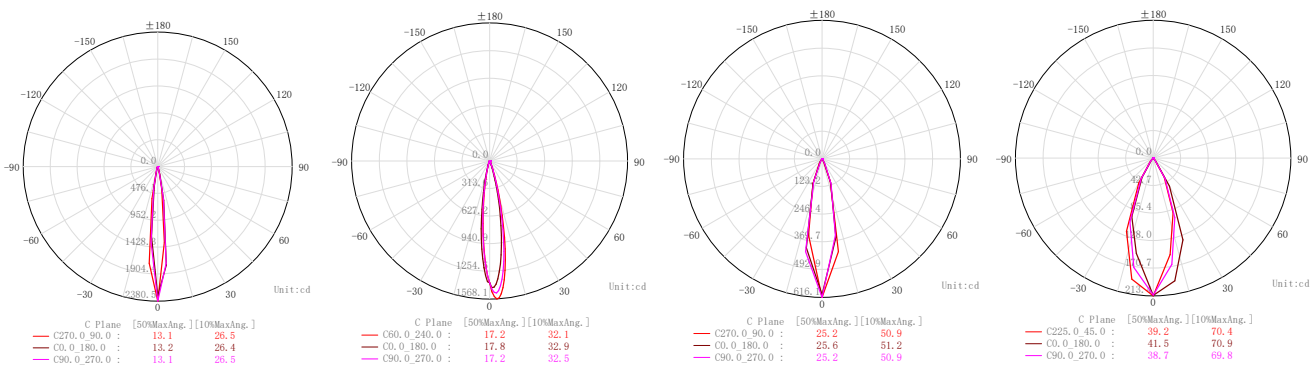

Spec guide

- Deep anti-glare, cutoff angle 40°, with honeycomb accessory
- The light source is Bridgelux chip, CRI > 90.
- Stainless steel 316L cover & cord grip with passivation process, suitable for projects close to sea.
- The aluminum lamp housing with CNC process and AkzoNobel coating of double-layer spraying, suitable for projects close to sea.
- Multiple beam angle options, and the illumination is uniform.
- Suitable for facade, landscape and other places.

| Item No. | Power | Beam Angle | lumen(3000K) | Input Voltage |
|----------|------------|------------|--------------|---------------------|
| VIVA-D2 | 3.5W 5W | 13.1° | 172 lm | DC24V AC220-240V |
| | | 17.2° | 172 lm | |
| | | 25.2° | 154 lm | |
| | | 39.2° | 108 lm | |

Light distribution curve

| Colour temperature - CRI | IP - IK protection rating | Dimmable | Accessories |
|--------------------------|---------------------------|-------------------------------|---|
| 2700K - CRI > 90 | IP67 IK07 | Triac PWM 0~10V DALI |  |
| 3000K - CRI > 90 | | | |
| 3500K - CRI > 90 | | | |
| 4000K - CRI > 90 | | | |

Remark:
2*0.5 rubber wire, 1 meter length, includes 4 cm length open wire with wire ferrule

Aluminum Recessed Sleeve