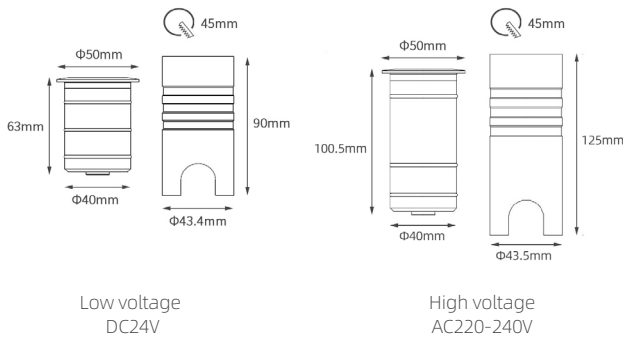

Spec guide

- Deep anti-glare, cutoff angle 40°, with honeycomb accessory
- The light source is Bridgelux chip, CRI > 90.
- Stainless steel 316L cover & cord grip with passivation process, suitable for projects close to sea.
- The aluminum lamp housing with CNC process and AkzoNobel coating of double-layer spraying, suitable for projects close to sea.
- Multiple beam angle options, and the illumination is uniform.
- Suitable for facade, landscape and other places.

| Item No. | Power | Beam Angle | lumen(3000K) | Input Voltage |
|----------|------------|------------|--------------|---------------------|
| VIVA-D2 | 3.5W 5W | 13.1° | 172 lm | DC24V AC220-240V |
| | | 17.2° | 172 lm | |
| | | 25.2° | 154 lm | |
| | | 39.2° | 108 lm | |

Light distribution curve

| Colour temperature - CRI | IP - IK protection rating | Dimmable | Accessories |
|--------------------------|---------------------------|-------------------------------|---|
| 2700K - CRI > 90 | IP67 IK07 | Triac PWM 0~10V DALI |  |
| 3000K - CRI > 90 | | | |
| 3500K - CRI > 90 | | | |
| 4000K - CRI > 90 | | | |

Remark:
2*0.5 rubber wire, 1 meter length, includes 4 cm length open wire with wire ferrule

Aluminum Recessed Sleeve