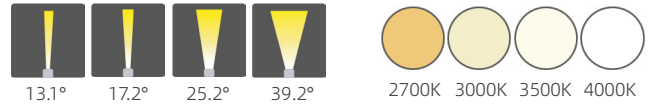

Spec guide

- Deep anti-glare, cutoff angle 40°, with honeycomb accessory
- The light source is Bridgelux chip, CRI > 90.
- Stainless steel 316L cover & cord grip with passivation process, suitable for projects close to sea.
- The aluminum lamp housing with CNC process and AkzoNobel coating of double-layer spraying, suitable for projects close to sea.
- Multiple beam angle options, and the illumination is uniform.
- Suitable for facade, landscape and other places.

| Item No. | Power | Beam Angle | lumen(3000K) | Input Voltage |
|----------|------------|------------|--------------|---------------------|
| VIVA-D2 | 3.5W 5W | 13.1° | 172 lm | DC24V AC220-240V |
| | | 17.2° | 172 lm | |
| | | 25.2° | 154 lm | |
| | | 39.2° | 108 lm | |

Light distribution curve

| Colour temperature - CRI | IP - IK protection rating | Dimmable | Accessories |
|--------------------------|---------------------------|-------------------------------|---|
| 2700K - CRI > 90 | IP67 IK07 | Triac PWM 0~10V DALI |  |
| 3000K - CRI > 90 | | | |
| 3500K - CRI > 90 | | | |
| 4000K - CRI > 90 | | | |

Remark:
2*0.5 rubber wire, 1 meter length, includes 4 cm length open wire with wire ferrule

Aluminum Recessed Sleeve