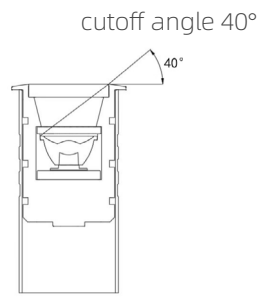

Spec guide

- Deep anti-glare, cutoff angle 40°, with honeycomb accessory
- The light source is Bridgelux chip, CRI > 90.
- Stainless steel 316L cover & cord grip with passivation process, suitable for projects close to sea.
- The aluminum lamp housing with CNC process and AkzoNobel coating of double-layer spraying, suitable for projects close to sea.
- Multiple beam angle options, and the illumination is uniform.
- Suitable for facade, landscape and other places.

Remark:
2*0.5 rubber wire, 1 meter length, includes 4 cm length open wire with wire ferrule

Aluminum Recessed Sleeve