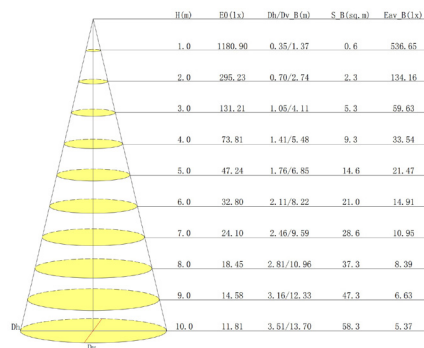

Spec guide

- Linear lens and even lighting
- Effective wall washing
- Philips LED chips, CRI 90

Item No.	Power	Length	Beam Angle	Lumen	Input Current
CL014	20W/M	L=1005mm	30x90°	80lm/W	DC24V

Light distribution curve