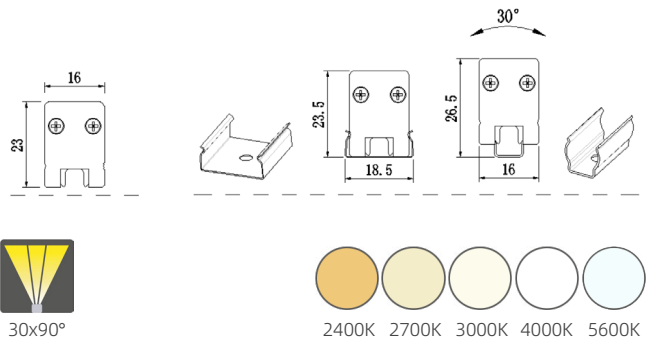

Product Details

CL014 Linear Light

This flexible wallwasher adjusts at multiple points, achieving effects that typically require two or more fixtures, and ensuring seamless integration without obstructing HVAC systems and other ceiling utilities.

Spec guide

- Linear lens and even lighting
- Effective wall washing
- Philips LED chips, CRI 90

Item No.	Power	Length	Beam Angle	Lumen	Input Current
CL014	20W/M	L=1005mm	30x90°	80lm/W	DC24V

Light distribution curve

Colour temperature - CRI

- 2400K - CRI > 90
- 2700K - CRI > 90
- 3000K - CRI > 90
- 4000K - CRI > 90
- 5600K - CRI > 90

IP protection rating

IP20

Dimmable

- Triac
- PWM
- 0~10V
- DALI

Accessories