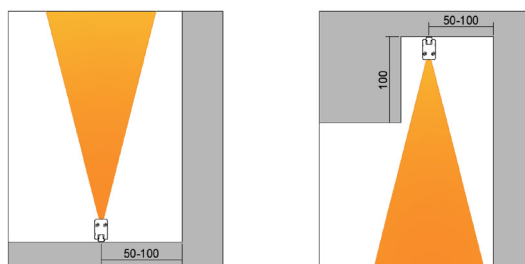

Product Details

CL014 Linear Light

This flexible wallwasher adjusts at multiple points, achieving effects that typically require two or more fixtures, and ensuring seamless integration without obstructing HVAC systems and other ceiling utilities.

Spec guide

- Linear lens and even lighting
- Effective wall washing
- Philips LED chips, CRI 90

Item No.	Power	Length	Beam Angle	Lumen	Input Current
CL014	20W/M	L=1005mm	30x90°	80lm/W	DC24V

Light distribution curve

Colour temperature - CRI

- 2400K - CRI > 90
- 2700K - CRI > 90
- 3000K - CRI > 90
- 4000K - CRI > 90
- 5600K - CRI > 90

IP protection rating

IP20

Dimmable

- Triac
- PWM
- 0~10V
- DALI

Accessories