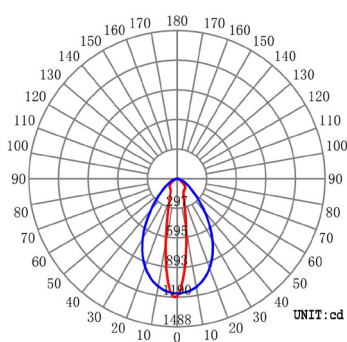

Spec guide

- Linear lens and even lighting
- Effective wall washing
- Philips LED chips, CRI 90

Item No.	Power	Length	Beam Angle	Lumen	Input Current
CL014	20W/M	L=1005mm	30x90°	80lm/W	DC24V

Light distribution curve

Colour temperature - CRI

- 2400K - CRI > 90
- 2700K - CRI > 90
- 3000K - CRI > 90
- 4000K - CRI > 90
- 5600K - CRI > 90

IP protection rating

IP20

Dimmable

- Triac
- PWM
- 0~10V
- DALI

Accessories