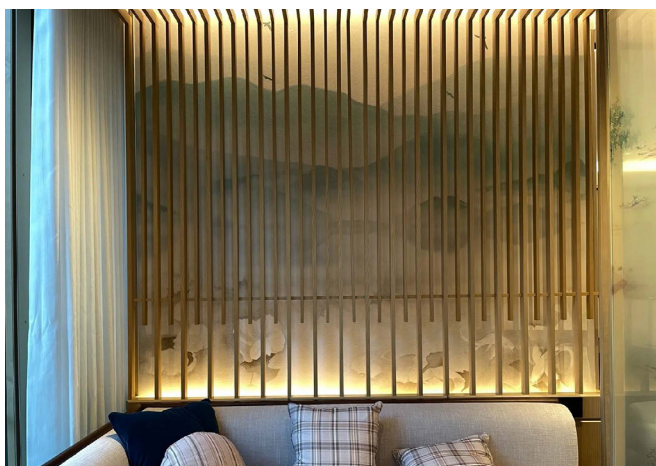

Product Details

CL014 Linear Light

This flexible wallwasher adjusts at multiple points, achieving effects that typically require two or more fixtures, and ensuring seamless integration without obstructing HVAC systems and other ceiling utilities.

Spec guide

- Linear lens and even lighting
- Effective wall washing
- Philips LED chips, CRI 90

Item No.	Power	Length	Beam Angle	Lumen	Input Current
CL014	20W/M	L=1005mm	30x90°	80lm/W	DC24V

Light distribution curve