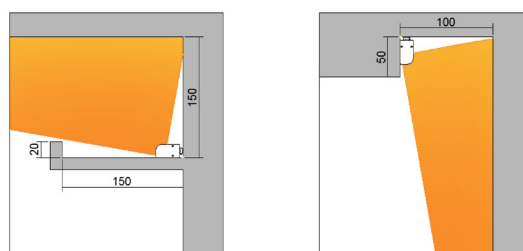

Product Details

CL013 Linear Light

This flexible wallwasher adjusts at multiple points, achieving effects that typically require two or more fixtures, and ensuring seamless integration without obstructing HVAC systems and other ceiling utilities.

Spec guide

- Linear lens and even lighting
- Effective wall washing
- Philips LED chips, CRI 90

70° Asymmetry

2400K 2700K 3000K 4000K 5600K

Item No.	Power	Length	Beam Angle	Lumen	Input Current
CL013	30W/M	L=1000mm	70° Asymmetry	85 lm/W	DC24V