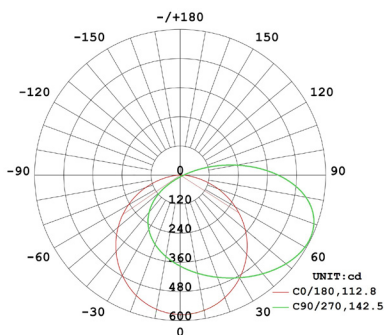

Spec guide

- Linear lens and even lighting
- Effective wall washing
- Philips LED chips, CRI 90

70° Asymmetry

2400K 2700K 3000K 4000K 5600K

Item No.	Power	Length	Beam Angle	Lumen	Input Current
CL013	30W/M	L=1000mm	70° Asymmetry	85 lm/W	DC24V

Light distribution curve

Colour temperature - CRI	IP protection rating	Dimmable	Accessories
--------------------------	----------------------	----------	-------------

2400K - CRI > 90
 2700K - CRI > 90
 3000K - CRI > 90
 4000K - CRI > 90
 5600K - CRI > 90