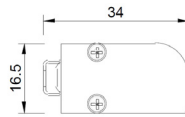

Spec guide

- Linear lens and even lighting
- Effective wall washing
- Philips LED chips, CRI 90

70° Asymmetry

2400K 2700K 3000K 4000K 5600K

Item No.	Power	Length	Beam Angle	Lumen	Input Current
CL013	30W/M	L=1000mm	70° Asymmetry	85 lm/W	DC24V