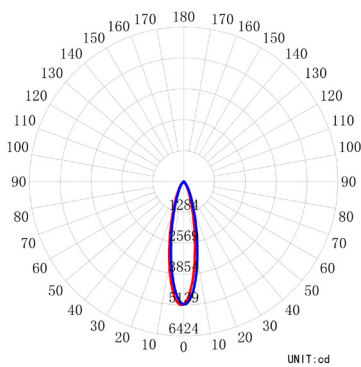

# Spec guide

- Deep anti-glare
- Effective wall washing
- Philips LED chips, CRI 90
- IP67 for indoor and outdoor applications

Item No.	Power	Length	Beam Angle	Lumen	Input Current
CL012	60W/M	L=200mm L=300mm L=500mm L=1000mm	25° +40° 25° +25° x45°	70 lm/W	DC24V

## Light distribution curve

## Colour temperature - CRI

- 2700K - CRI > 90
- 3000K - CRI > 90
- 4000K - CRI > 90
- 5000K - CRI > 90
- 5700K - CRI > 90