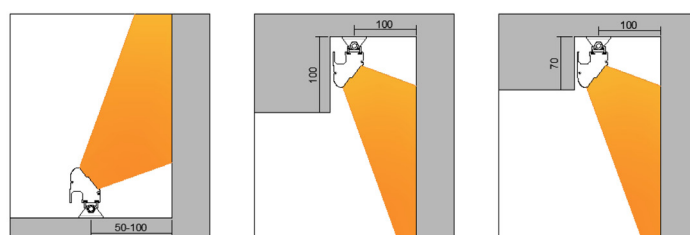

## CL012 Linear Light

This flexible wallwasher adjusts at multiple points, achieving effects that typically require two or more fixtures, and ensuring seamless integration without obstructing HVAC systems and other ceiling utilities.

# Spec guide

- Deep anti-glare
- Effective wall washing
- Philips LED chips, CRI 90
- IP67 for indoor and outdoor applications

Item No.	Power	Length	Beam Angle	Lumen	Input Current
CL012	60W/M	L=200mm L=300mm L=500mm L=1000mm	25° +40° 25° +25° x45°	70 lm/W	DC24V