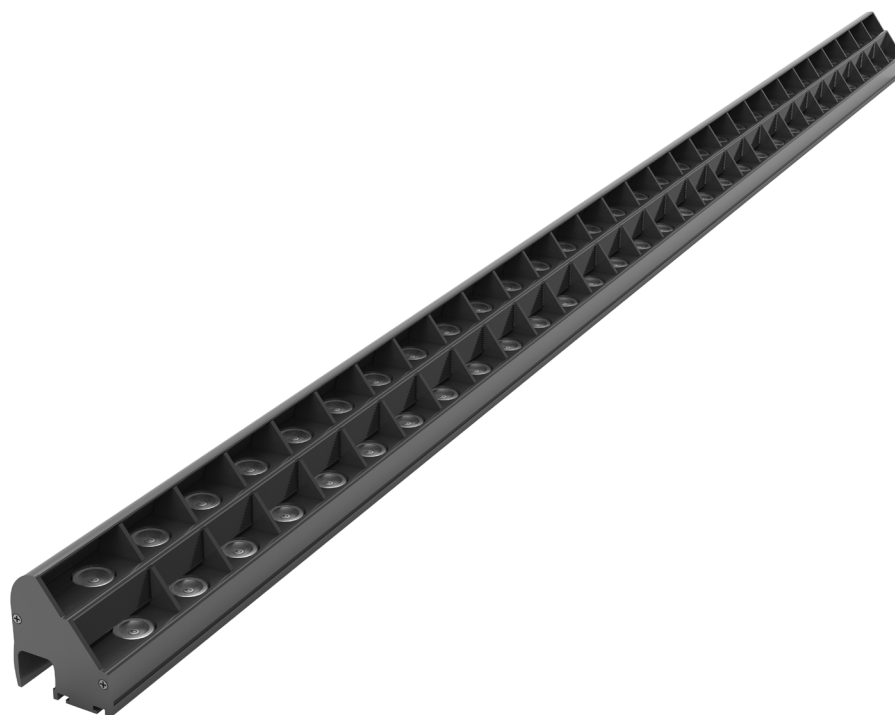

# Product Details

## CL012 Linear Light

This flexible wallwasher adjusts at multiple points, achieving effects that typically require two or more fixtures, and ensuring seamless integration without obstructing HVAC systems and other ceiling utilities.

# Spec guide

- Deep anti-glare
- Effective wall washing
- Philips LED chips, CRI 90
- IP67 for indoor and outdoor applications

Item No.	Power	Length	Beam Angle	Lumen	Input Current
CL012	60W/M	L=200mm L=300mm L=500mm L=1000mm	25° +40° 25° +25° x45°	70 lm/W	DC24V