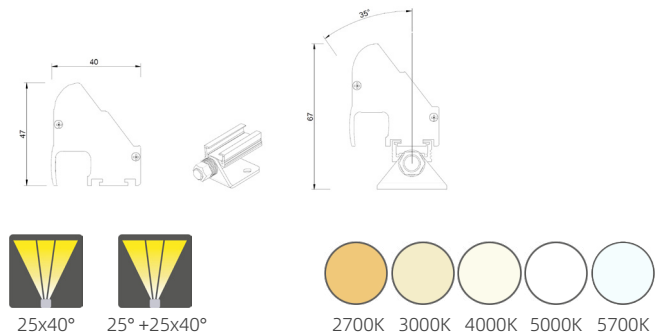

# Spec guide

- Deep anti-glare
- Effective wall washing
- Philips LED chips, CRI 90
- IP67 for indoor and outdoor applications

Item No.	Power	Length	Beam Angle	Lumen	Input Current
CL012	60W/M	L=200mm L=300mm L=500mm L=1000mm	25° +40° 25° +25° x45°	70 lm/W	DC24V