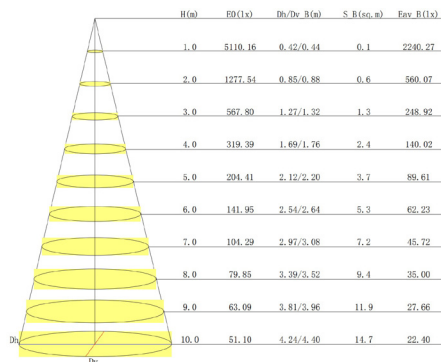

# Spec guide

- Deep anti-glare
- Effective wall washing
- Philips LED chips, CRI 90
- IP67 for indoor and outdoor applications

Item No.	Power	Length	Beam Angle	Lumen	Input Current
CL012	60W/M	L=200mm L=300mm L=500mm L=1000mm	25° +40° 25° +25° x45°	70 lm/W	DC24V

## Light distribution curve