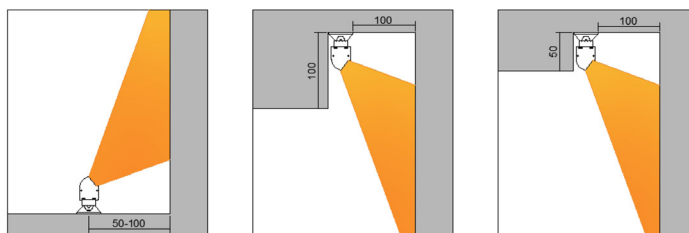

## CL011 Linear Light

This flexible wallwasher adjusts at multiple points, achieving effects that typically require two or more fixtures, and ensuring seamless integration without obstructing HVAC systems and other ceiling utilities.

# Spec guide

- Deep anti-glare
- Effective wall washing
- Philips LED chips, CRI 90
- IP67 for indoor and outdoor applications

Item No.	Power	Length	Beam Angle	Lumen	Input Current
CL011	30W/M	L=200mm L=300mm L=500mm L=1000mm	20° 30° 40° 25x50°	70 lm/W	DC24V