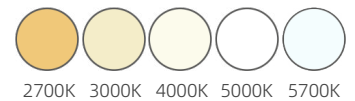

# Spec guide

- Deep anti-glare
- Effective wall washing
- Philips LED chips, CRI 90
- IP67 for indoor and outdoor applications

Item No.	Power	Length	Beam Angle	Lumen	Input Current
CL011	30W/M	L=200mm L=300mm L=500mm L=1000mm	20° 30° 40° 25x50°	70 lm/W	DC24V

## Colour temperature - CRI

- 2700K - CRI > 90
- 3000K - CRI > 90
- 4000K - CRI > 90
- 5000K - CRI > 90
- 5700K - CRI > 90