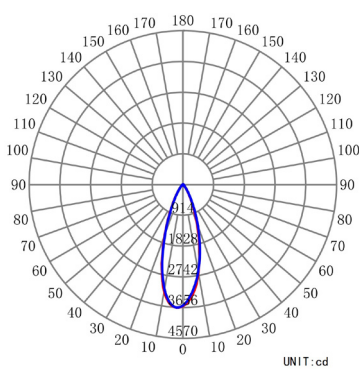

# Spec guide

- Deep anti-glare
- Effective wall washing
- Philips LED chips, CRI 90
- IP67 for indoor and outdoor applications

Item No.	Power	Length	Beam Angle	Lumen	Input Current
CL011	30W/M	L=200mm L=300mm L=500mm L=1000mm	20° 30° 40° 25x50°	70 lm/W	DC24V

## Light distribution curve

## Colour temperature - CRI

- 2700K - CRI > 90
- 3000K - CRI > 90
- 4000K - CRI > 90
- 5000K - CRI > 90
- 5700K - CRI > 90