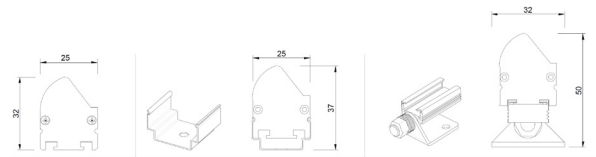

# Spec guide

- Deep anti-glare
- Effective wall washing
- Philips LED chips, CRI 90
- IP67 for indoor and outdoor applications

Item No.	Power	Length	Beam Angle	Lumen	Input Current
CL011	30W/M	L=200mm L=300mm L=500mm L=1000mm	20° 30° 40° 25x50°	70 lm/W	DC24V