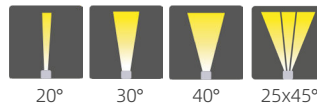

## CL011 Linear Light

This flexible wallwasher adjusts at multiple points, achieving effects that typically require two or more fixtures, and ensuring seamless integration without obstructing HVAC systems and other ceiling utilities.

# Spec guide

- Deep anti-glare
- Effective wall washing
- Philips LED chips, CRI 90
- IP67 for indoor and outdoor applications

Item No.	Power	Length	Beam Angle	Lumen	Input Current
CL011	30W/M	L=200mm L=300mm L=500mm L=1000mm	20° 30° 40° 25x50°	70 lm/W	DC24V