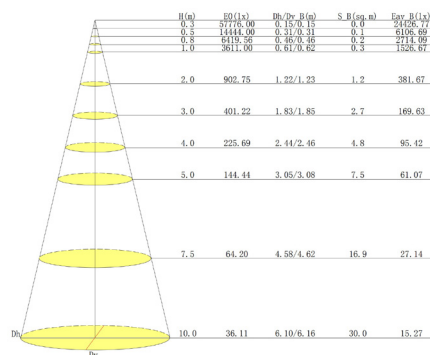

# Spec guide

- Deep anti-glare
- Effective wall washing
- Philips LED chips, CRI 90
- IP67 for indoor and outdoor applications

Item No.	Power	Length	Beam Angle	Lumen	Input Current
CL011	30W/M	L=200mm L=300mm L=500mm L=1000mm	20° 30° 40° 25x50°	70 lm/W	DC24V

## Light distribution curve