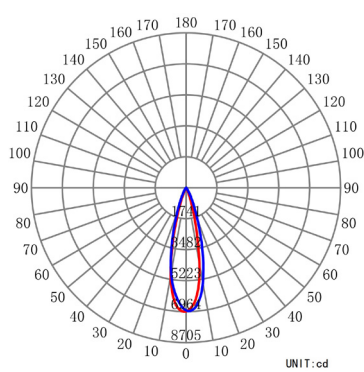

Spec guide

- Tiny size for narrow spaces
- Flexible and bendable design
- Effective wall washing
- Philips LED chips, CRI 90

Item No.	Power	Length	Beam Angle	Lumen	Input Current
CL010	14.3W/M	L=1000mm L=3000mm Max	25x60°	60 lm/W	DC24V

Light distribution curve

Colour temperature - CRI

- 2700K - CRI > 90
- 3000K - CRI > 90
- 3500K - CRI > 90
- 4000K - CRI > 90

IP protection rating

IP67

Dimmable

- Triac
- PWM
- 0~10V
- DALI

Accessories