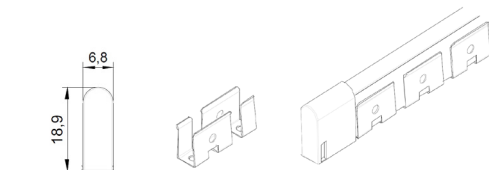

Product Details

CL010 Flexible Linear Light

This flexible wallwasher adjusts at multiple points, achieving effects that typically require two or more fixtures, and ensuring seamless integration without obstructing HVAC systems and other ceiling utilities.

Spec guide

- Tiny size for narrow spaces
- Flexible and bendable design
- Effective wall washing
- Philips LED chips, CRI 90

Item No.	Power	Length	Beam Angle	Lumen	Input Current
CL010	14.3W/M	L=1000mm L=3000mm Max	25x60°	60 lm/W	DC24V

Light distribution curve

Colour temperature - CRI

- 2700K - CRI > 90
- 3000K - CRI > 90
- 3500K - CRI > 90
- 4000K - CRI > 90

IP protection rating

IP67

Dimmable

- Triac
- PWM
- 0~10V
- DALI

Accessories