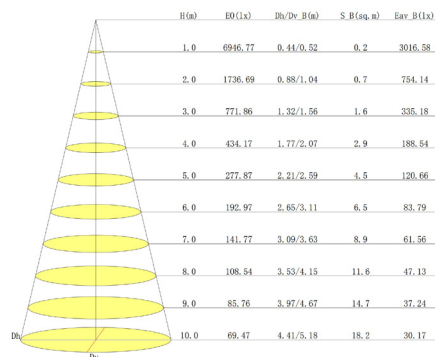

Spec guide

- Tiny size for narrow spaces
- Flexible and bendable design
- Effective wall washing
- Philips LED chips, CRI 90

Item No.	Power	Length	Beam Angle	Lumen	Input Current
CL010	14.3W/M	L=1000mm L=3000mm Max	25x60°	60 lm/W	DC24V

Light distribution curve

Colour temperature - CRI

- 2700K - CRI > 90
- 3000K - CRI > 90
- 3500K - CRI > 90
- 4000K - CRI > 90

IP protection rating

IP67

Dimmable

- Triac
- PWM
- 0~10V
- DALI

Accessories