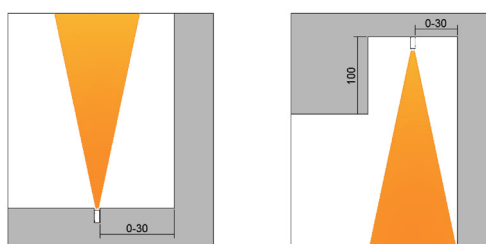

Product Details

CL010 Flexible Linear Light

This flexible wallwasher adjusts at multiple points, achieving effects that typically require two or more fixtures, and ensuring seamless integration without obstructing HVAC systems and other ceiling utilities.

Spec guide

- Tiny size for narrow spaces
- Flexible and bendable design
- Effective wall washing
- Philips LED chips, CRI 90

Item No.	Power	Length	Beam Angle	Lumen	Input Current
CL010	14.3W/M	L=1000mm L=3000mm Max	25x60°	60 lm/W	DC24V

Light distribution curve

Colour temperature - CRI

- 2700K - CRI > 90
- 3000K - CRI > 90
- 3500K - CRI > 90
- 4000K - CRI > 90

IP protection rating

IP67

Dimmable

- Triac
- PWM
- 0~10V
- DALI

Accessories