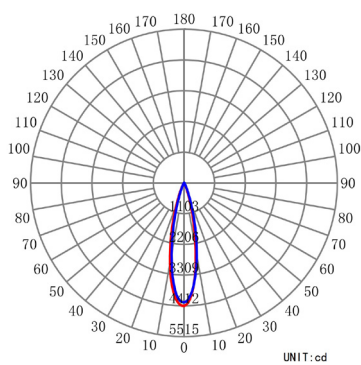

Spec guide

- Dust-resistant slant design
- Effective wall washing
- Ideal choice for premium places
- Philips LED chips, CRI 90
- IP67 for indoor and outdoor applications

| Item No. | Power | Length | Beam Angle | Lumen | Input Current |
|----------|-------|---|----------------------|---------|---------------|
| CL007 | 15W/M | L=214mm L=300mm L=509mm L=1015mm | 15° 30° 25x45° | 70 lm/M | DC24V |

Light distribution curve

Colour temperature - CRI

- 2400K - CRI > 90
- 2700K - CRI > 90
- 3000K - CRI > 90
- 4000K - CRI > 90

IP protection rating

IP67

Dimmable

- Triac
- PWM
- 0~10V
- DALI

Accessories