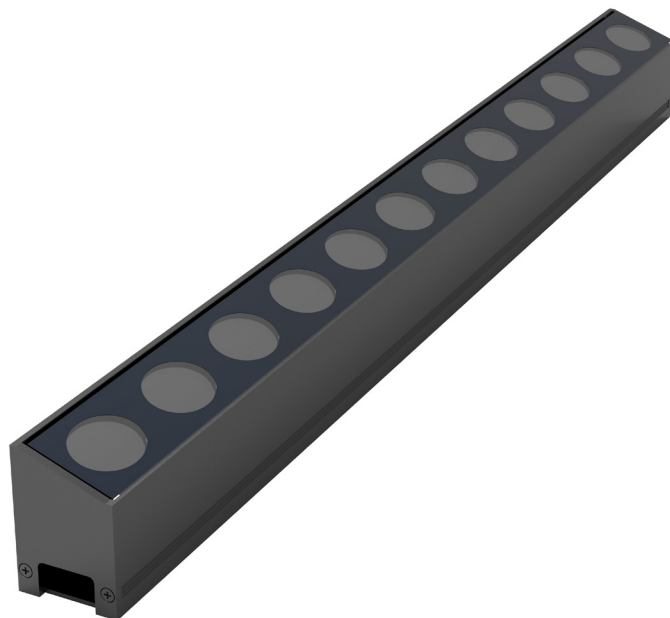

Product Details

CL007 Linear Light

This flexible wallwasher adjusts at multiple points, achieving effects that typically require two or more fixtures, and ensuring seamless integration without obstructing HVAC systems and other ceiling utilities.

Spec guide

- Dust-resistant slant design
- Effective wall washing
- Ideal choice for premium places
- Philips LED chips, CRI 90
- IP67 for indoor and outdoor applications

| Item No. | Power | Length | Beam Angle | Lumen | Input Current |
|----------|-------|---|----------------------|---------|---------------|
| CL007 | 15W/M | L=214mm L=300mm L=509mm L=1015mm | 15° 30° 25x45° | 70 lm/M | DC24V |

Light distribution curve

Colour temperature - CRI

- 2400K - CRI > 90
- 2700K - CRI > 90
- 3000K - CRI > 90
- 4000K - CRI > 90

IP protection rating

IP67

Dimmable

- Triac
- PWM
- 0~10V
- DALI

Accessories