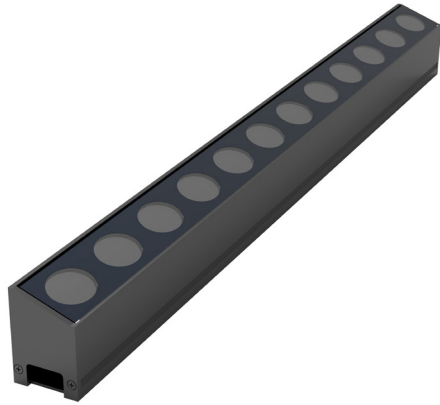

Product Details

CL007 Linear Light

This flexible wallwasher adjusts at multiple points, achieving effects that typically require two or more fixtures, and ensuring seamless integration without obstructing HVAC systems and other ceiling utilities.

Spec guide

- Dust-resistant slant design
- Effective wall washing
- Ideal choice for premium places
- Philips LED chips, CRI 90
- IP67 for indoor and outdoor applications

| Item No. | Power | Length | Beam Angle | Lumen | Input Current |
|----------|-------|---|----------------------|---------|---------------|
| CL007 | 15W/M | L=214mm L=300mm L=509mm L=1015mm | 15° 30° 25x45° | 70 lm/M | DC24V |

Light distribution curve

Colour temperature - CRI

- 2400K - CRI > 90
- 2700K - CRI > 90
- 3000K - CRI > 90
- 4000K - CRI > 90

IP protection rating

IP67

Dimmable

- Triac
- PWM
- 0~10V
- DALI

Accessories