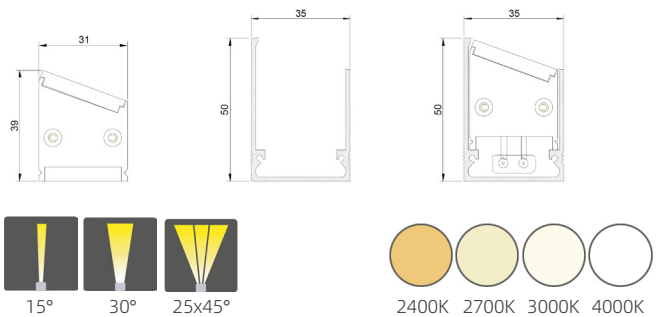

Product Details

CL007 Linear Light

This flexible wallwasher adjusts at multiple points, achieving effects that typically require two or more fixtures, and ensuring seamless integration without obstructing HVAC systems and other ceiling utilities.

Spec guide

- Dust-resistant slant design
- Effective wall washing
- Ideal choice for premium places
- Philips LED chips, CRI 90
- IP67 for indoor and outdoor applications

| Item No. | Power | Length | Beam Angle | Lumen | Input Current |
|----------|-------|---|----------------------|---------|---------------|
| CL007 | 15W/M | L=214mm L=300mm L=509mm L=1015mm | 15° 30° 25x45° | 70 lm/M | DC24V |

Light distribution curve

Colour temperature - CRI

- 2400K - CRI > 90
- 2700K - CRI > 90
- 3000K - CRI > 90
- 4000K - CRI > 90

IP protection rating

IP67

Dimmable

- Triac
- PWM
- 0~10V
- DALI

Accessories