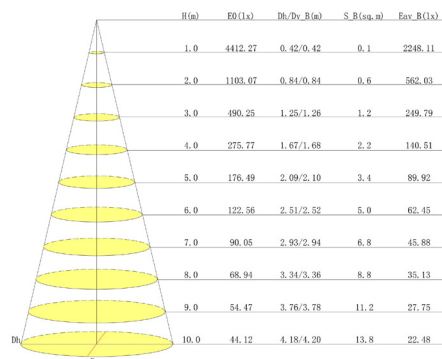

Spec guide

- Dust-resistant slant design
- Effective wall washing
- Ideal choice for premium places
- Philips LED chips, CRI 90
- IP67 for indoor and outdoor applications

| Item No. | Power | Length | Beam Angle | Lumen | Input Current |
|----------|-------|---|----------------------|---------|---------------|
| CL007 | 15W/M | L=214mm L=300mm L=509mm L=1015mm | 15° 30° 25x45° | 70 lm/M | DC24V |

Light distribution curve

Colour temperature - CRI

- 2400K - CRI > 90
- 2700K - CRI > 90
- 3000K - CRI > 90
- 4000K - CRI > 90

IP protection rating

IP67

Dimmable

- Triac
- PWM
- 0~10V
- DALI

Accessories